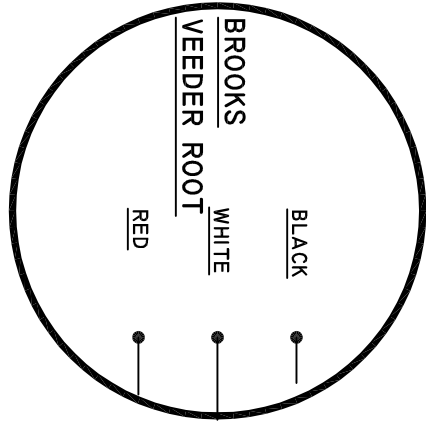

LSI COMPUTER INTERFACE

MERCURY RELAY MUST BE MOUNTED IN VERTICAL POSITION

CONTACT CLOSURE TO COMPUTER

DRAWING NO: LSI INTERFACE	PAGE NO: 1
DRAWN BY: JWJ	TOTAL PAGES: 1
DATE: OCT 05	REV BY:
APPROVED BY:	REV DATE: