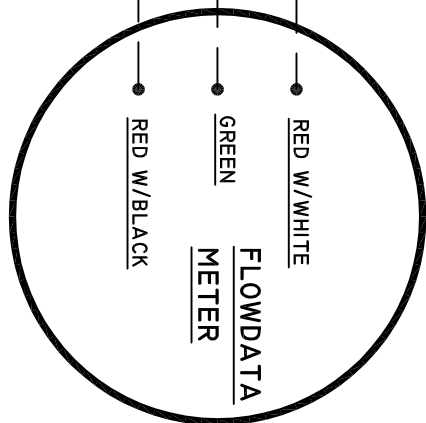

LSI COMPUTER INTERFACE

MERCURY RELAY MUST BE MOUNTED IN VERTICAL POSITION

CONTACT CLOSURE TO COMPUTER

DRAWING NO: LSI INTERFACE	PAGE NO: 1
DRAWN BY: JWJ	TOTAL PAGES: 1
DATE: OCT 05	REV BY:
APPROVED BY:	REV DATE: