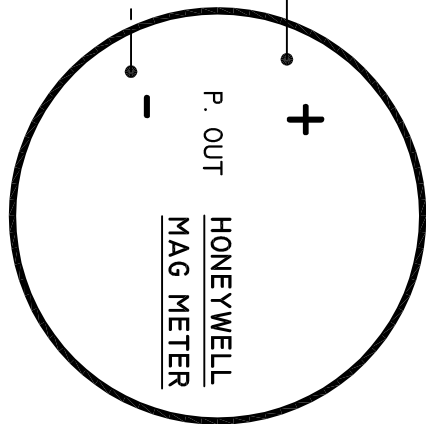

LSI COMPUTER INTERFACE

MERCURY RELAY MUST BE MOUNTED IN VERTICAL POSITION

CONTACT CLOSURE TO COMPUTER

DRAWING NO: LSI INTERFACE	PAGE NO: 1
DRAWN BY: JWJ	TOTAL PAGES: 1
DATE: OCT 05	REV BY:
APPROVED BY:	REV DATE: