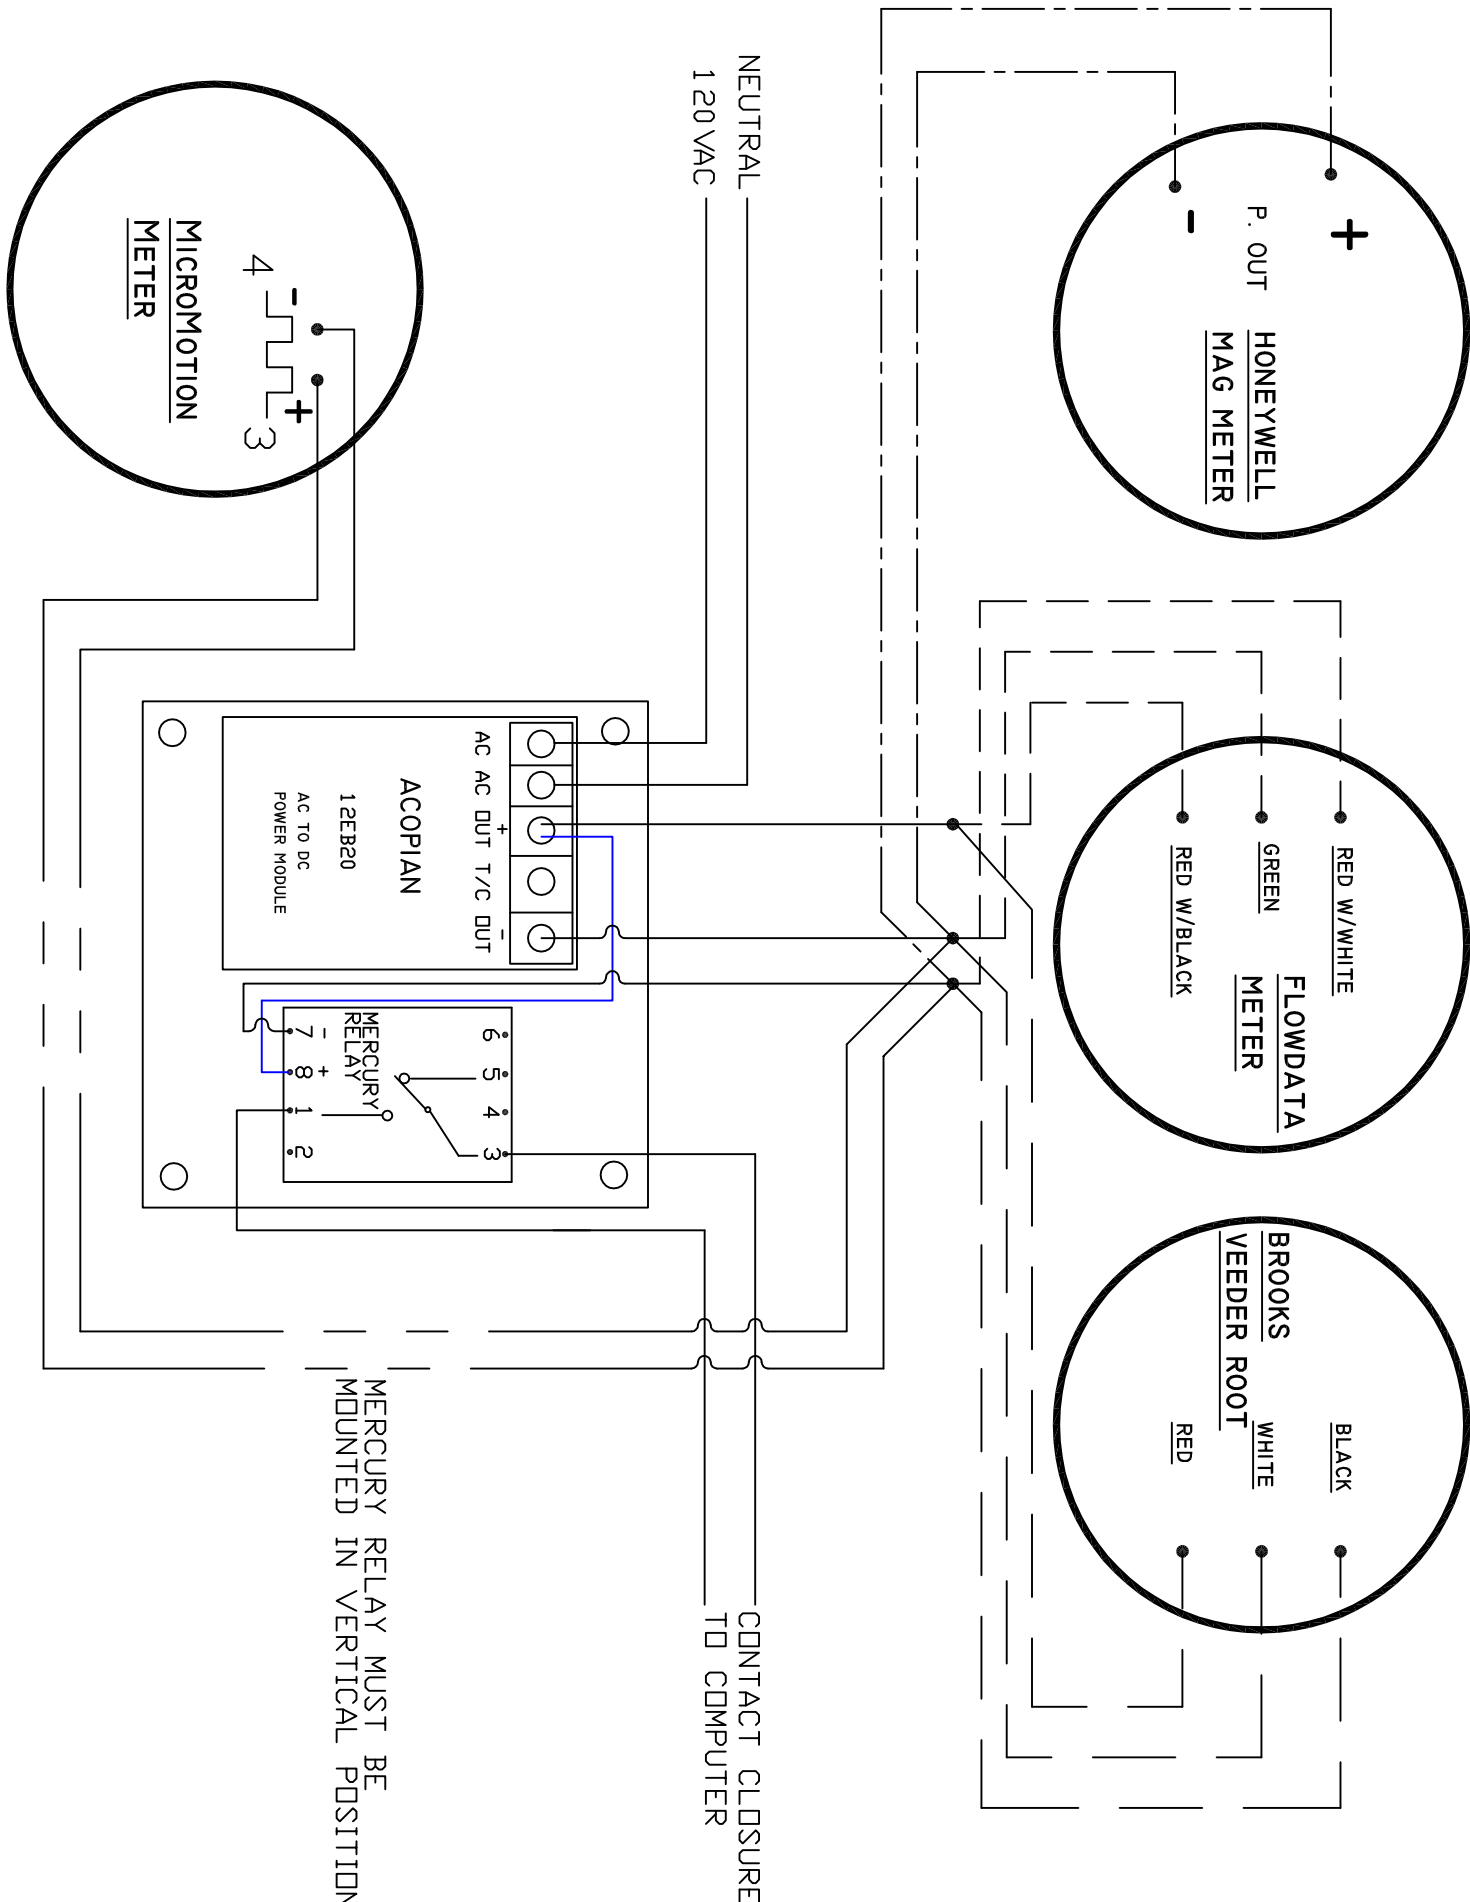

LSI COMPUTER INTERFACE

MERCURY RELAY MUST BE MOUNTED IN VERTICAL POSITION

CONTACT CLOSURE TO COMPUTER

DRAWING NO: LSI INTERFACE	PAGE NO: 1
DRAWN BY: JWJ	TOTAL PAGES: 1
DATE: OCT 05	REV BY:
APPROVED BY:	REV DATE: