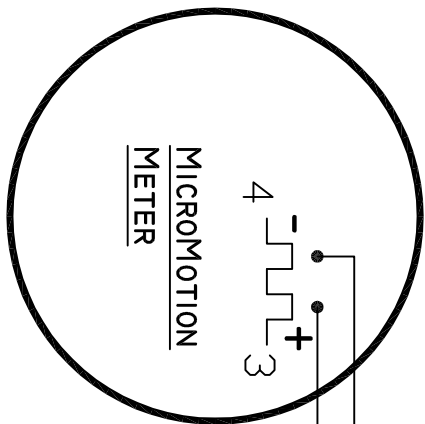

LSI COMPUTER INTERFACE

MERCURY RELAY MUST BE MOUNTED IN VERTICAL POSITION

CONTACT CLOSURE TO COMPUTER

DRAWING NO: LSI INTERFACE	PAGE NO: 1
DRAWN BY: JWJ	TOTAL PAGES: 1
DATE: OCT 05	REV BY:
APPROVED BY:	REV DATE: