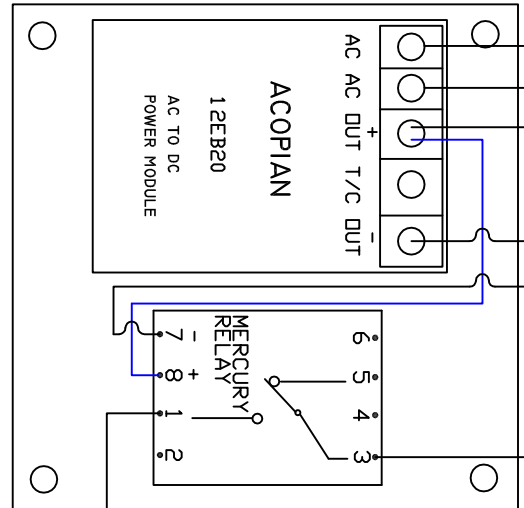

LSI COMPUTER INTERFACE

MERCURY RELAY MUST BE MOUNTED IN VERTICAL POSITION

CONTACT CLOSURE TO COMPUTER

DRAWING NO: LSI INTERFACE	PAGE NO: 1
DRAWN BY: JWJ	TOTAL PAGES: 1
DATE: OCT 05	REV BY:
APPROVED BY:	REV DATE: