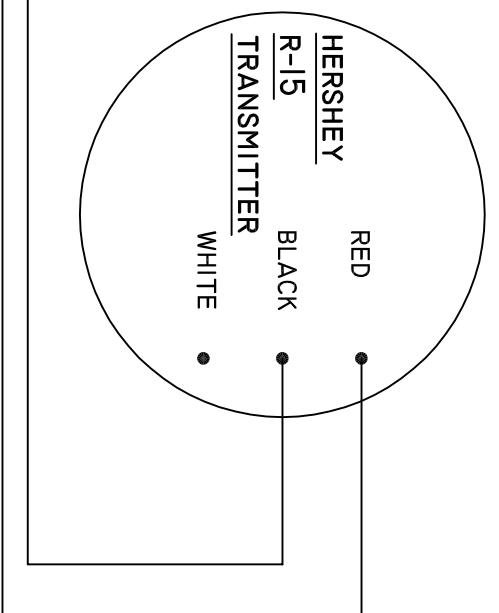

HERSHEY/NIAGRA R-15 TRANSMITTER WITH LSI COMPUTER INTERFACE

R-15 WIRING
 BLACK COMMON
 RED NORMALLY OPEN
 WHITE NORMALLY CLOSED

THE R-15 IS A REED SWITCH RATED FOR 0.5A @ 250 VDC, AND IT WILL SEND OUT 1 PULSE PER POUND OF FAT (@7.5#/GAL)

METER INFORMATION
 NIAGRA N150IRNSSZE W/R-15B PULSER

MERCURY RELAY MUST BE MOUNTED IN VERTICAL POSITION

DRAWING NO:HERSHEY R-15	PAGE NO: 1
DRAWN BY: JWJ	TOTAL PAGES: 1
DATE: OCT 05	REV BY:
APPROVED BY:	REV DATE: