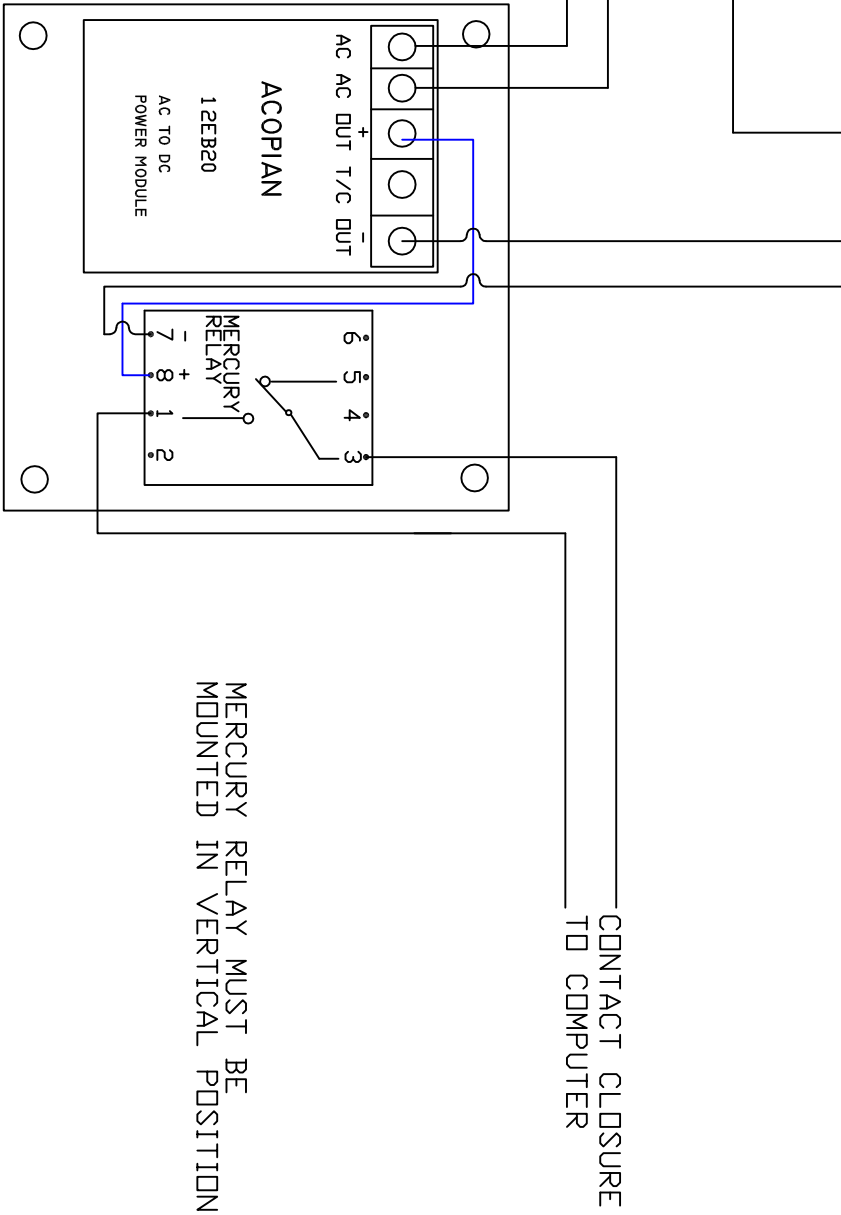

HERSHEY/NIAGRA R-15 TRANSMITTER WITH LSI COMPUTER INTERFACE

R-15 WIRING
 BLACK COMMON
 RED NORMALLY OPEN
 WHITE NORMALLY CLOSED

THE R-15 IS A REED SWITCH RATED FOR 0.5A @ 250 VDC, AND IT WILL SEND OUT 1 PULSE PER POUND OF FAT (@7.5#/GAL)

METER INFORMATION
 NIAGRA N150IRNSSZE W/R-15B PULSER

MERCURY RELAY MUST BE MOUNTED IN VERTICAL POSITION

DRAWING NO:HERSHEY R-15	PAGE NO: 1
DRAWN BY: JWJ	TOTAL PAGES: 1
DATE: OCT 05	REV BY:
APPROVED BY:	REV DATE: